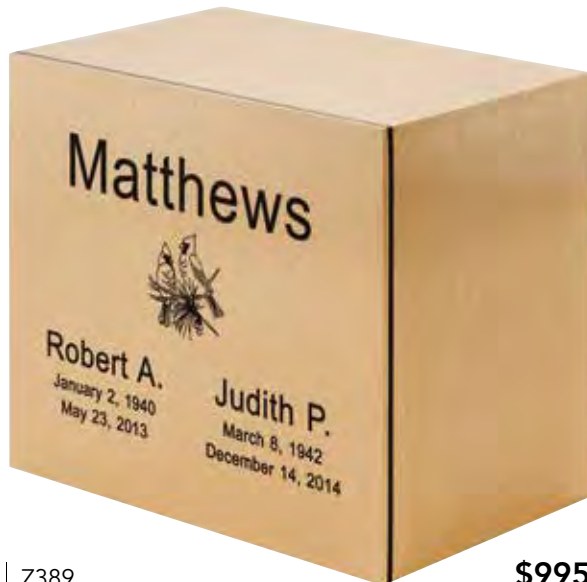

Z385
SOLITUDE
8" H x 5.5" W x 5.75" D
FABRICATED BRONZE
Volume: 208ci
Access: Bottom
*optional appliques are available at additional charge
shown w/ Crucifix appliqué 71216514*

N
B

Z389
TOGETHER COMPANION
8" H x 9.5" W x 6.125" D
FABRICATED BRONZE
Volume: 420ci
Access: Bottom
*shown w/ optional design image and text
engraving available at additional charge
shown w/ arial font*