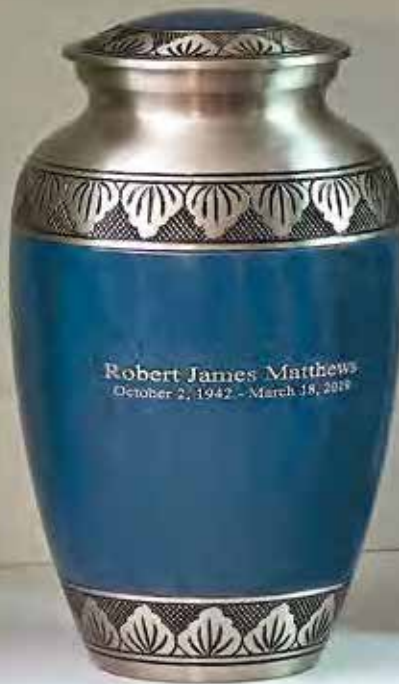

# PERSONALIZATION

71007338  
ATHENS PEWTER BLUE LARGE  
See pg. 69

Matthews Memorialization offers many choices for personalizing your chosen urn. Personalization allows you to create a customized remembrance that best represents your loved one's interests, hobbies, associations, and personality. Throughout this catalog, icons are used to identify urns that accept various types of personalization.