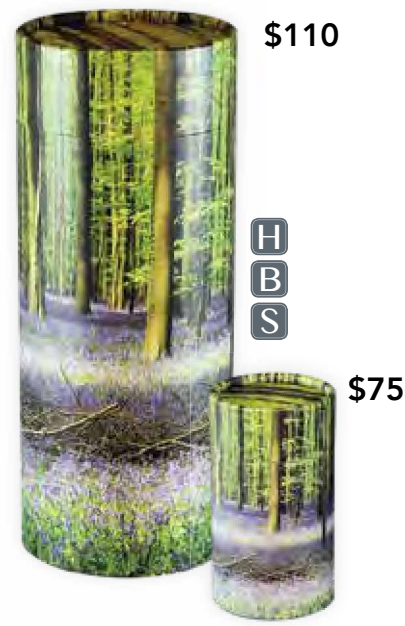

71204722	71204664
BLUEBELL FOREST	BLUEBELL FOREST
LARGE	MINI
12.6" H x 5.1" Dia.	5.25" H x 2.95" Dia.
CARDBOARD	CARDBOARD
Volume: 200ci	Volume: 20ci