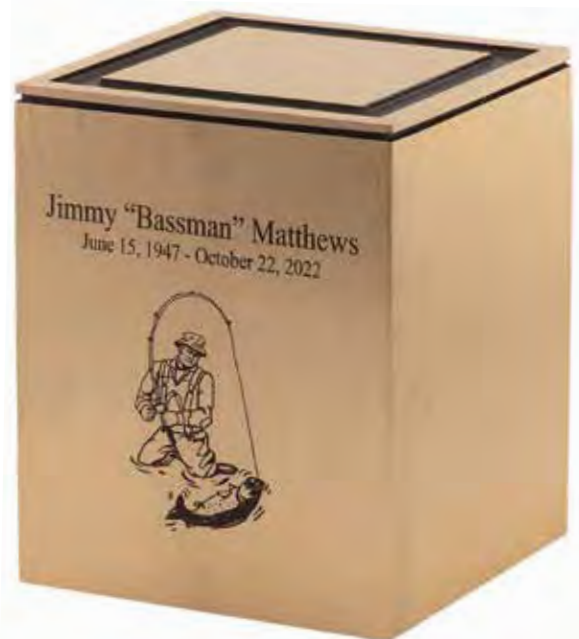

N  
B

**Z375**  
**GUARDIAN**  
 8" H x 5.5" W x 5.75" D  
 CAST TOP W/ FABRICATED BRONZE  
 Volume: 208ci  
 Access: Bottom  
*shown w/ optional design image and text  
 engraving available at additional charge  
 shown w/ times new roman font*