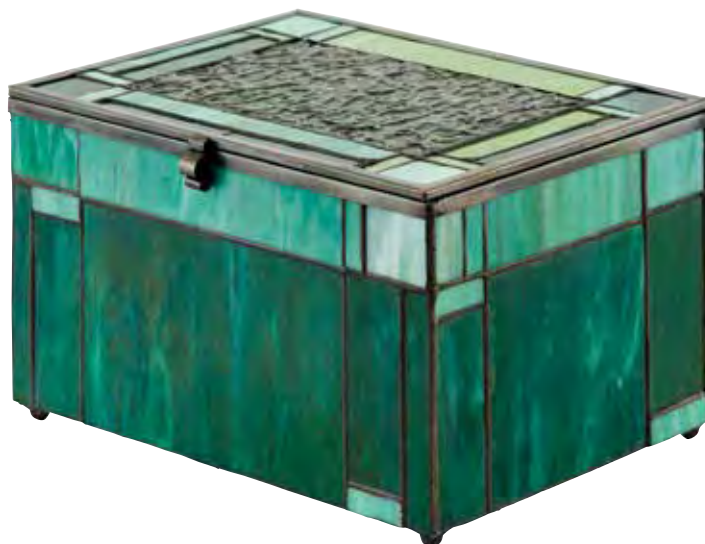

*rich cherry color with patterned inlay on lid*

*includes plastic insert*

top only

memory chests  
handmade stained glass

3GMBBLU  
**SEASIDE**  
5.7" H x 9.6" W x 7.3" D  
STAINED GLASS  
Volume: 200ci  
Access: Top  
*includes white corrugated insert*  
**\$350**