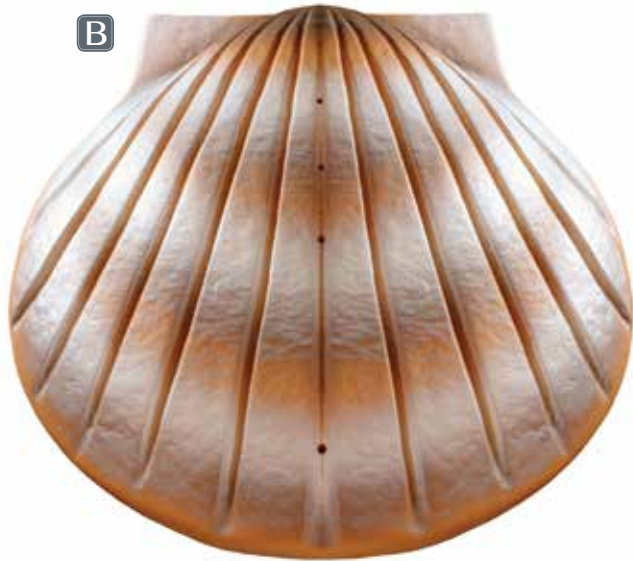

3PA100
SHELL™ URN - PEARL
6.25" H x 16" W x 16" D
RECYCLED PAPER
Volume: 400ci
Access: End
*designed to float briefly
and sink gracefully in water*

$495